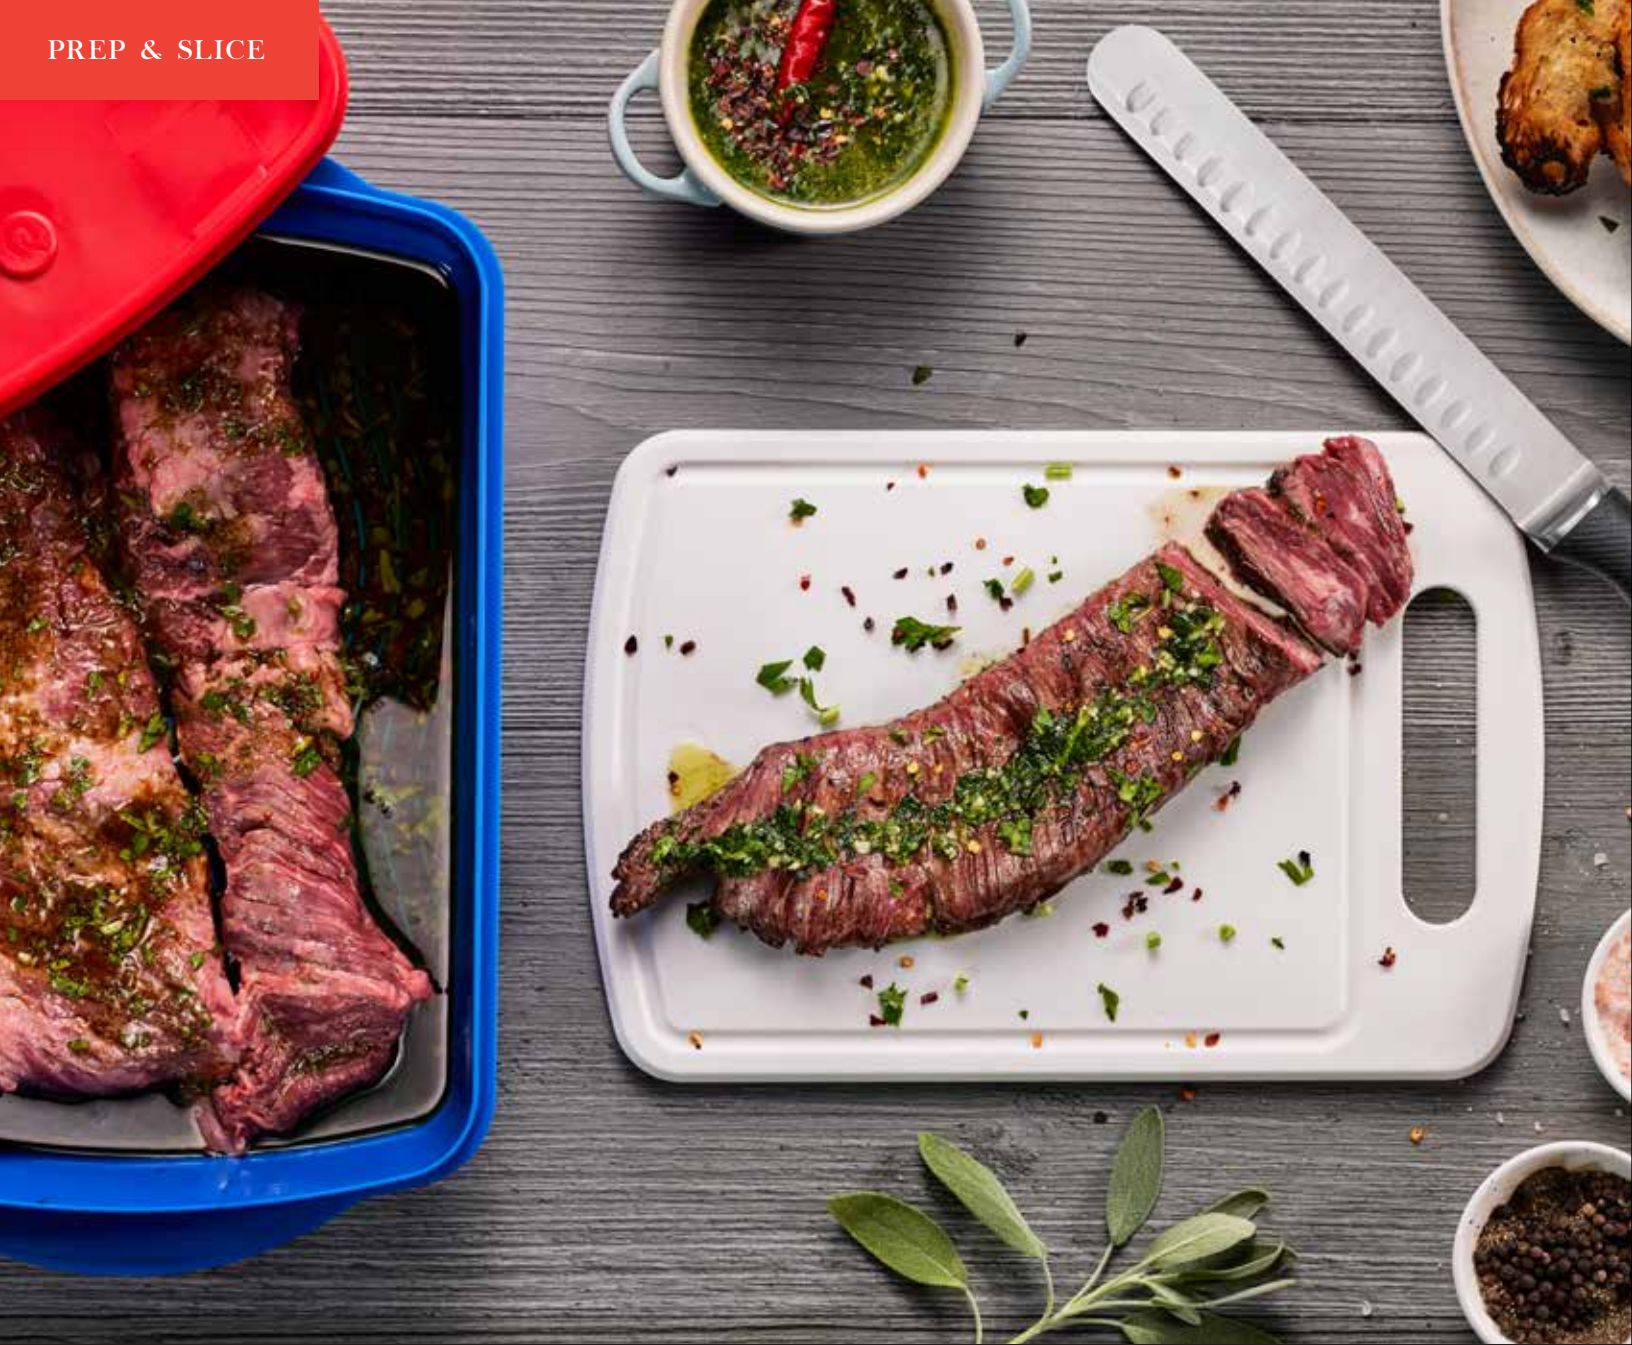

PROTECTS DECK OR PATIO FROM SPILLS AND STAINS

**Make it Sizzle**

Marinating and grilling your food is safe and easy with this multi-purpose marinating tray. This 3-piece dishwasher safe system fulfills all your marinating dreams with no cross contamination between raw and cooked foods. Use the hidden cutting board before marinating to chop up your favorite veggies, herbs and lemons. After grilling, place cooked food on the cutting board to rest and then slice. Prep & Slice is the ideal marinating tray for any griller.