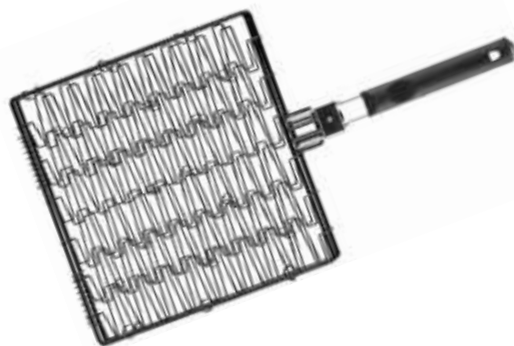

### Corn On The Cob Grilling Basket

**06633Y**

- Finger grip wood handle folds for easy storage
- Non-stick surface
- 7.7" x 14" x 2.4"
- Case pack: 6

### Grill/Flip Basket

**06762Y**

- Removable plastic finger grip handle
- Ideal for grilling seafood, veggies and stir fry
- Non-stick surface
- 5.5" x 11.6" x 3.2"
- Case pack: 4