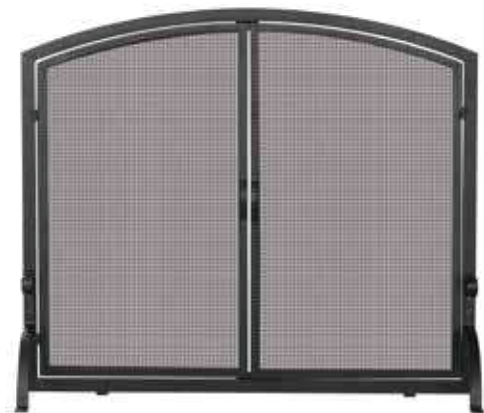

Small S-1127

- 41" wide x 31.5" high
- 16.5 lb

Single Panel Black Wrought Iron Screen with Doors

Large S-1064

- 44" wide x 34" high
- 28.6 lb

Medium S-1062

- 39" wide x 33" high
- 24.4 lb