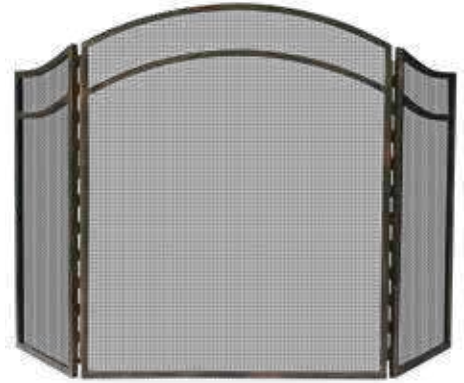

3 Panel Antique Rust Finish Wrought Iron Screen with Arch Top