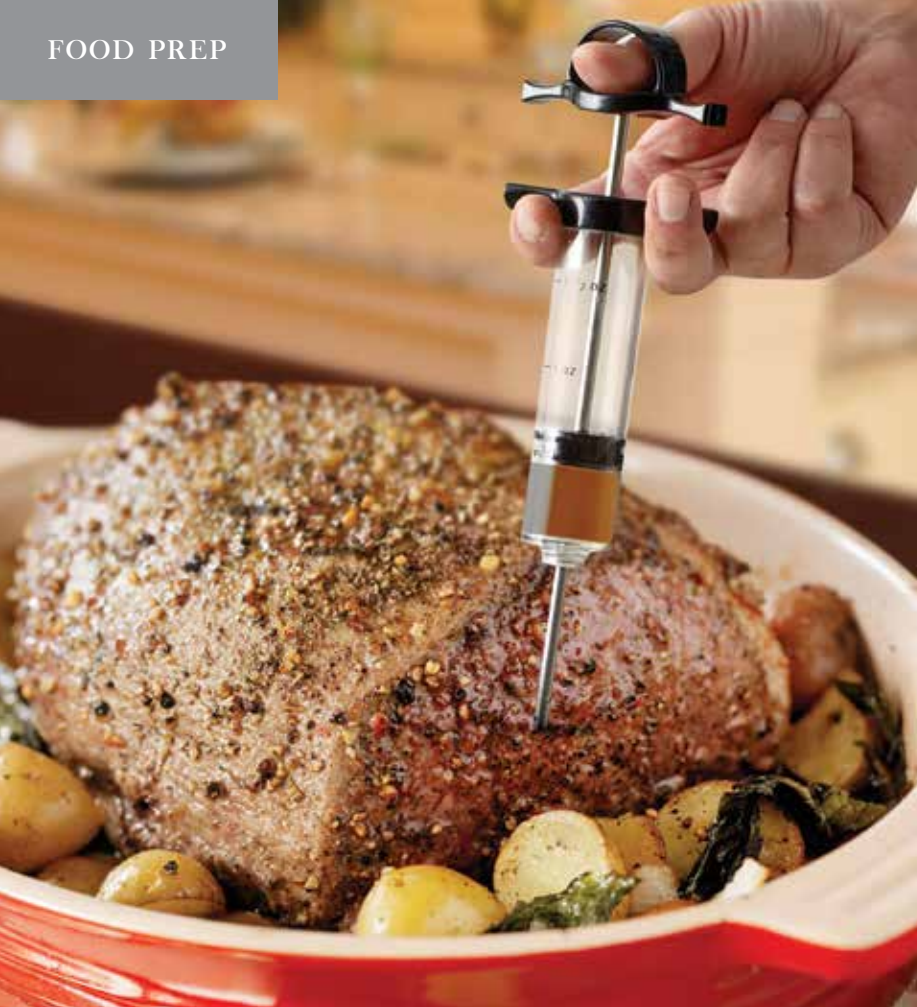

E-Z SLIDE CUTTER

CUT TO DESIRED LENGTH

DURABLE CUTTING SURFACE

BENDS TO TRANSFER FOOD

*Seasoned to perfection*