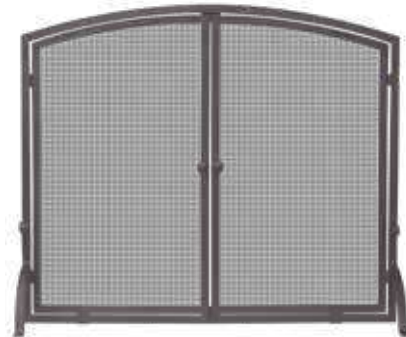

Single Panel Bronze Arch Top Finish Screen with Doors

S-1632

- 39" wide x 33" high
- 25.3 lb