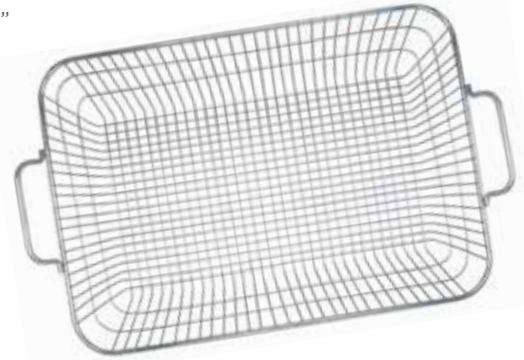

### Stainless Steel Grilling Topper

**06032Y**

- Great for veggies and seafood
- Raised edge for convenient spatula use
- 16.3" x 12.2" x 1.3"
- Case pack: 6

### 3 Pack Disposable Grill Topper

**06086YGD**

- Keeps small foods from slipping through the grill grates
- Great for meat, poultry, seafood and veggies
- Perfect for on the go grilling, camping or tailgating
- Keeps grill clean and makes for an easy cleanup
- 15" x 12"
- Case pack: 12

### Grilling Grid

**06011Y**

- Ideal for grilling seafood and vegetables
- Keeps small items from falling through the grate
- Non-stick surface
- 10.5" x 15"
- Case pack: 6