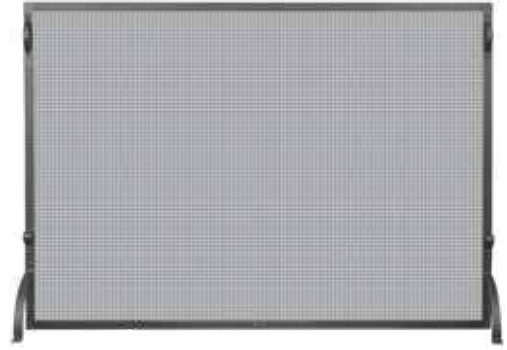

**Large S-1505**

- 54" wide x 34" high
- 27.1 lb

**Medium S-1504**

- 52" wide x 29" high
- 23.8 lb