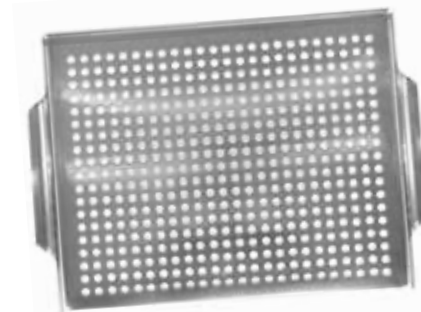

Stainless Steel Grilling Topper

06032Y

- Great for veggies and seafood
- Raised edge for convenient spatula use
- 16.3" x 12.2" x 1.3"
- Case pack: 6