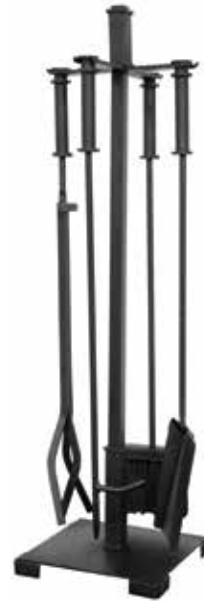

5 Piece Black Craftsman Fireset with Cylinder Handles

F-1730

- 31.5" high
- 9.2 lb