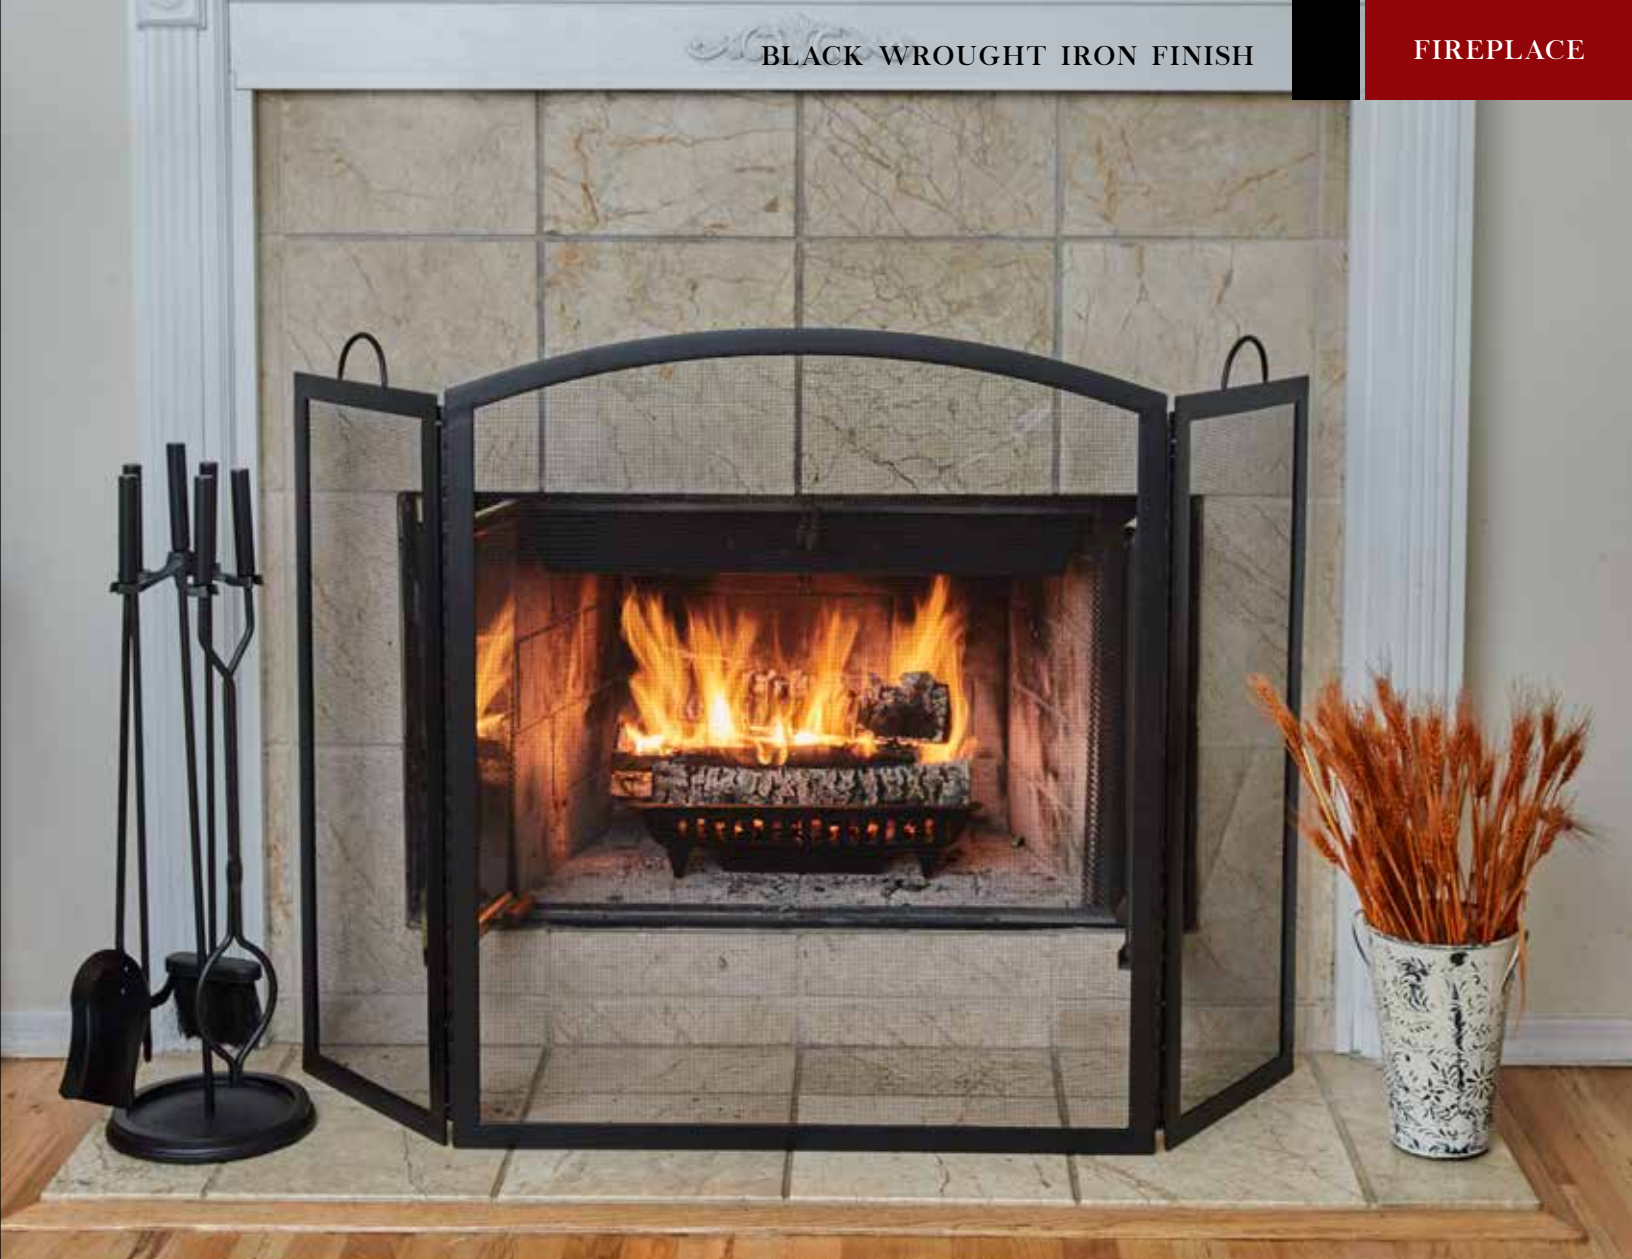

3 Panel Black Wrought Iron Arch Top Screen

Large S-1507

- 56" wide x 36" high
- 28.4 lb

Medium S-1506

- 51.5" wide x 31" high
- 23.5 lb