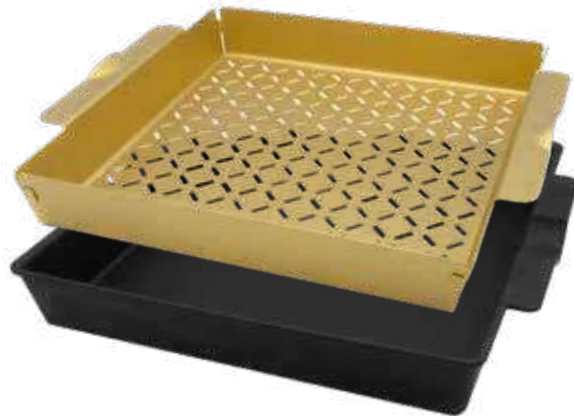

## HEAVY-DUTY GRIDDLE MAT

08810RZFD

- Non-slip, heat resistant mat
- Easy to clean PVC material
- Versatile mat fits under all Razor® griddles
- 48.43" x 36.02" x 0.06"
- Case pack: 9 (in floor display)

PROTECTS DECK OR PATIO FROM SPILLS AND STAINS

**Make it Sizzle**

Marinating and grilling your food is safe and easy with this multi-purpose marinating tray. This 3-piece dishwasher safe system fulfills all your marinating dreams with no cross contamination between raw and cooked foods. Use the hidden cutting board before marinating to chop up your favorite veggies, herbs and lemons. After grilling, place cooked food on the cutting board to rest and then slice. Prep & Slice is the ideal marinating tray for any griller.

## PREP & SLICE

40346Y

- Marinade tray with built-in cutting board that snaps into lid
- Perfect for on the go use and easy storage
- Food and dishwasher safe
- Seal tight lid
- Overall size: 14.75" x 9.25" x 3"
- Cutting board size: 12.25" x 8.25" x .50"
- Case pack: 2

## GRILL & SERVE

06870Y

- Perfect to grill your favorite foods and serve right away
- Allows liquids to fall into a heat resistant Bakelite serving tray
- Antique brass finish
- 12" x 12"
- Case pack: 2