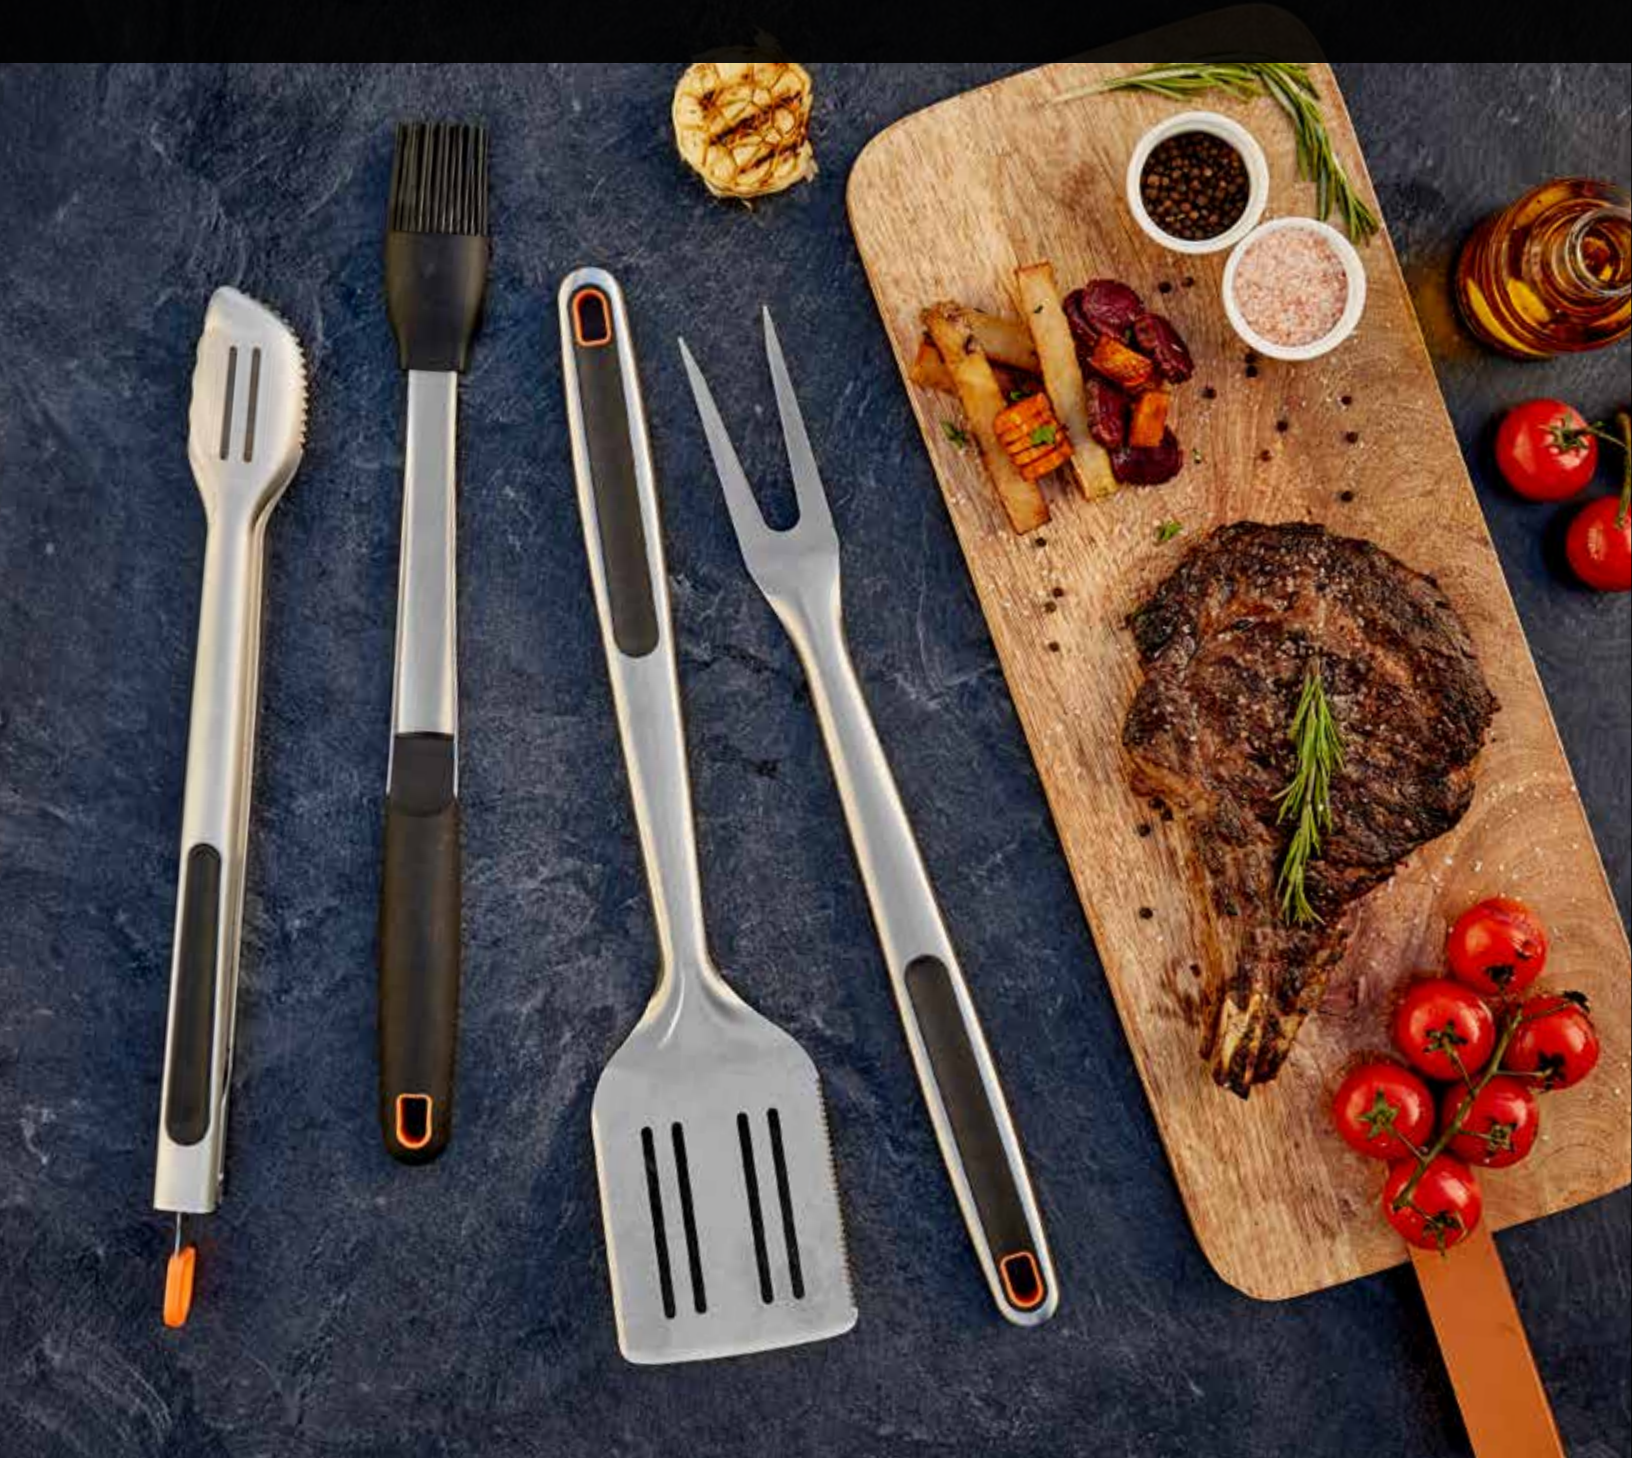

# DELUXE BBQ TOOLS

Stainless steel • Premium quality soft grip handles • Metal ring for hanging

**Spatula**  
20170Y  
• 18" L  
• Case pack: 6

**Fork**  
20171Y  
• 18" L  
• Case pack: 6

**Locking Tongs**  
20172Y  
• 17.2" L  
• Case pack: 6