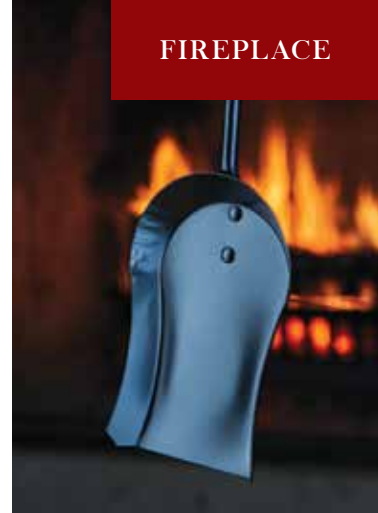

**S-2115**

- 52" wide x 32" high
- 10 lb

**4 Panel Polished Brass Finish Screen**

**S41010PB**

- 52" wide x 32" high
- 9.6 lb

5 Piece Black Finish Fireset with Cylinder Handles

**F-1070**

- 31" high
- 15 lb