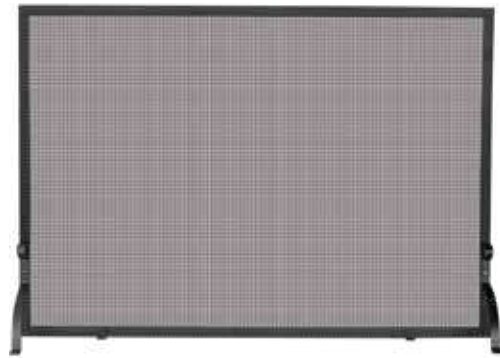

Single Panel Olde World Iron Screen

Large S-1154

- 50" wide x 35" high
- 17.4 lb

Small S-1158

- 39" wide x 31" high
- 13.9 lb

Medium S-1156

- 44" wide x 33" high
- 16.7 lb