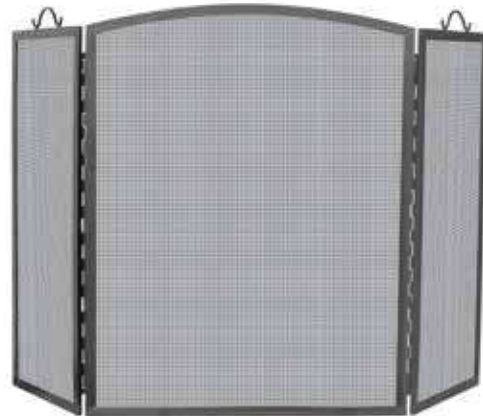

3 Panel Olde World Iron Arch Top Screen, Large

S-1172

- 56" wide x 36" high
- 28.2 lb