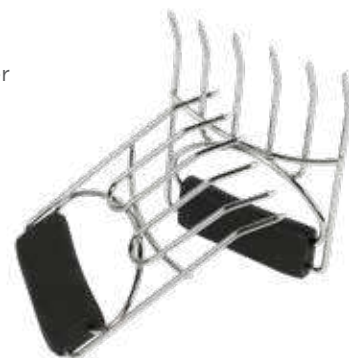

Barbecue Grilling Claws

40209HY

- The quick and easy way to shred pork, beef and chicken
- Firmly holds meat while lifting or carving
- Soft comfortable rubber grip handles
- Case pack: 4